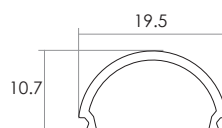

③ Optional Diffuser(PMMA)

Color	Light Transmittance	Code
Opal	33%	D006-O
Milky	-	-
Frosted	60%	D006-F
Clear Lens	95%	D006-C