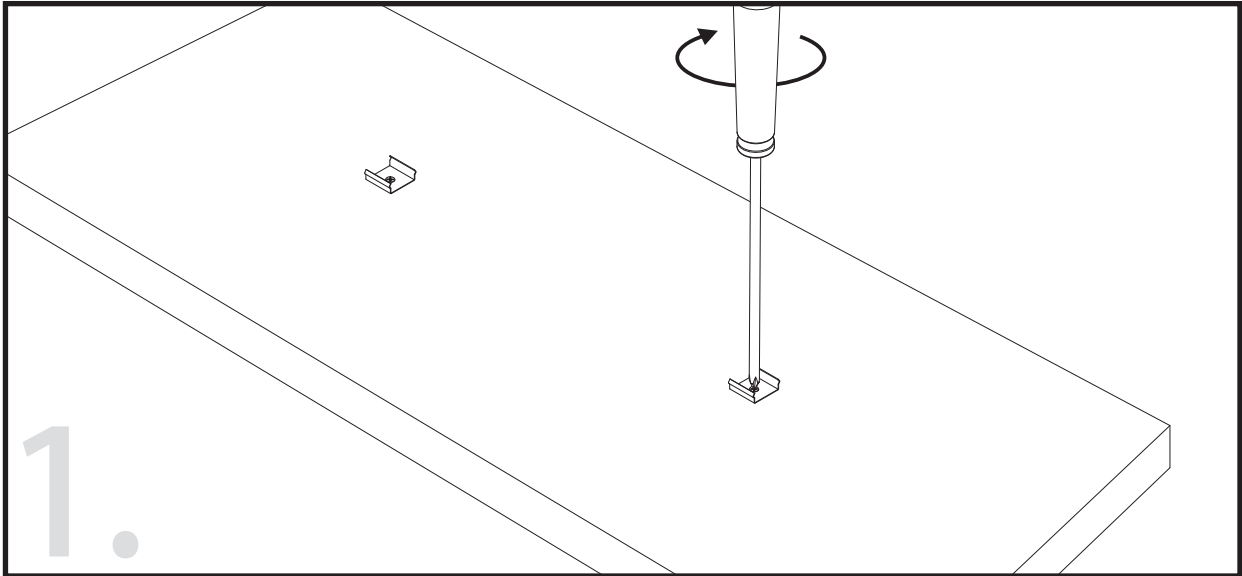

METAL CLIP INSTALLING INSTRUCTIONS