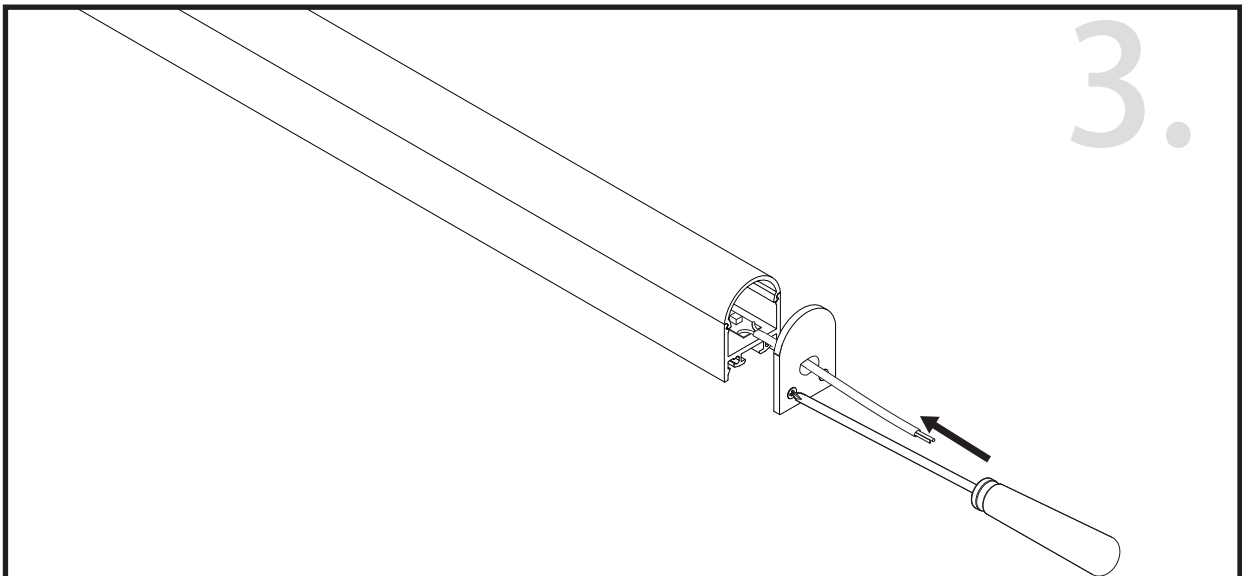

Surface

INSTALLING INSTRUCTIONS