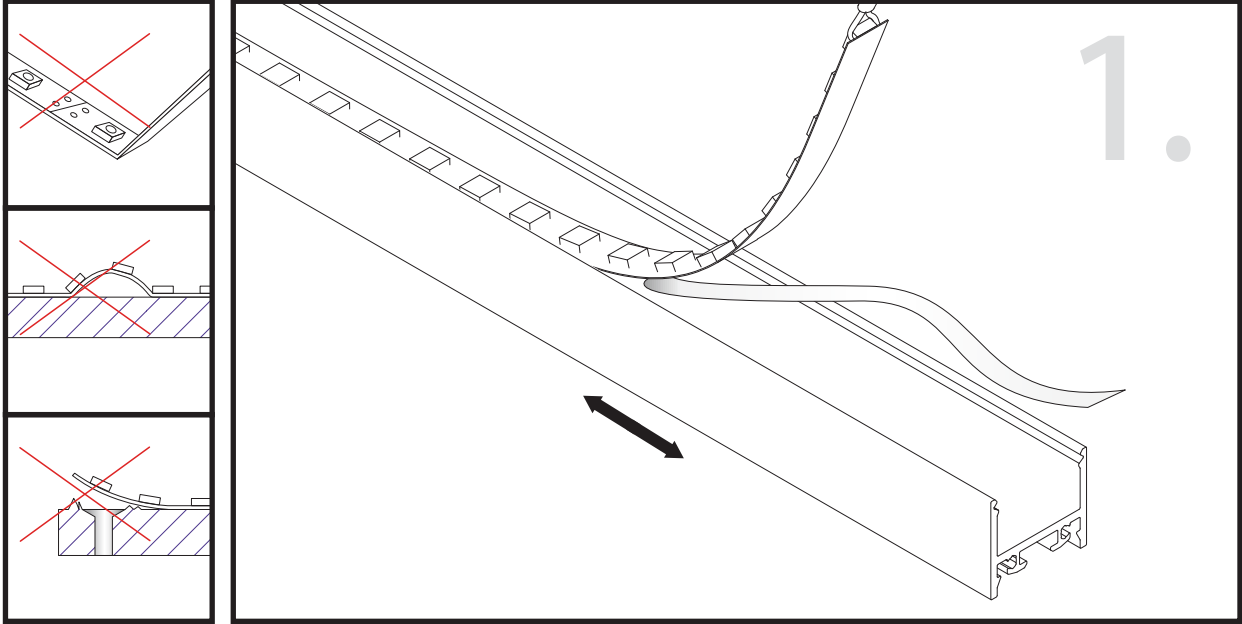

Surface

INSTALLING INSTRUCTIONS