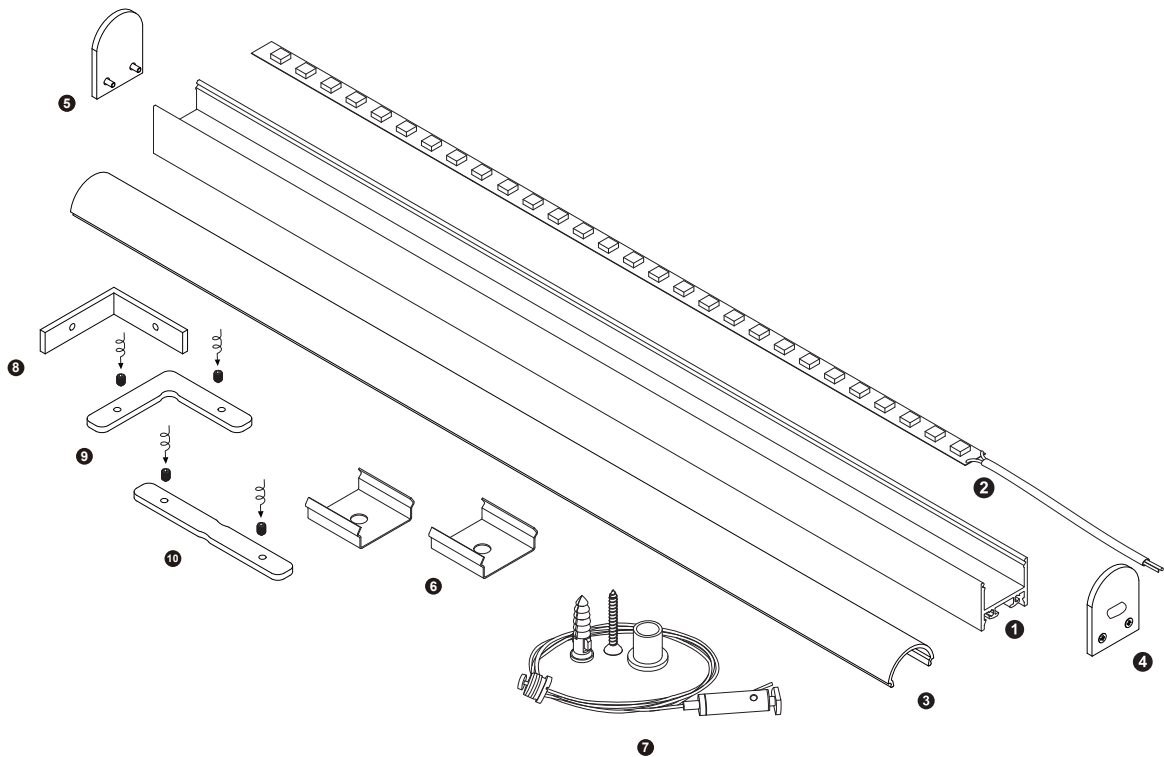

Aluminium LED Profile LW-AT16-4

Unit:mm

	Name	Code	Material	Color	Other
①	Aluminum Profile	AT16-4	Aluminum	Silver / White / Black / RAL color	
②	LED strip	-	-	-	MAX. 19.2 W/m
④	Endcap (with hole)	AT16-4-Cap-H	Aluminum	Silver / White / Black / RAL color	-
⑤	Endcap (without hole)	AT16-4-Cap	Aluminum	Silver / White / Black /RAL color	-
⑥	Metal Clip	US20-Clip-M	Stainless Steel	ecru	-
⑦	Suspension Kits	Sus.Kits A	Stainless Steel	ecru	-
⑧	Joiners 90°B	CT4N J-90B	Stainless Steel	ecru	-
⑨	Joiners 90°A	CT4N J-90A	Stainless Steel	ecru	-
⑩	Joiners 180°A	CT4N J-180A	Stainless Steel	ecru	-

③ Optional Diffuser(PMMA)

Color	Light Transmittance	Code
Opal	33%	D006-O
Milky	-	-
Frosted	60%	D006-F
Clear Lens	95%	D006-C

Surface

INSTALLING INSTRUCTIONS

METAL CLIP INSTALLING INSTRUCTIONS

SUSPENDED INSTALLING INSTRUCTIONS