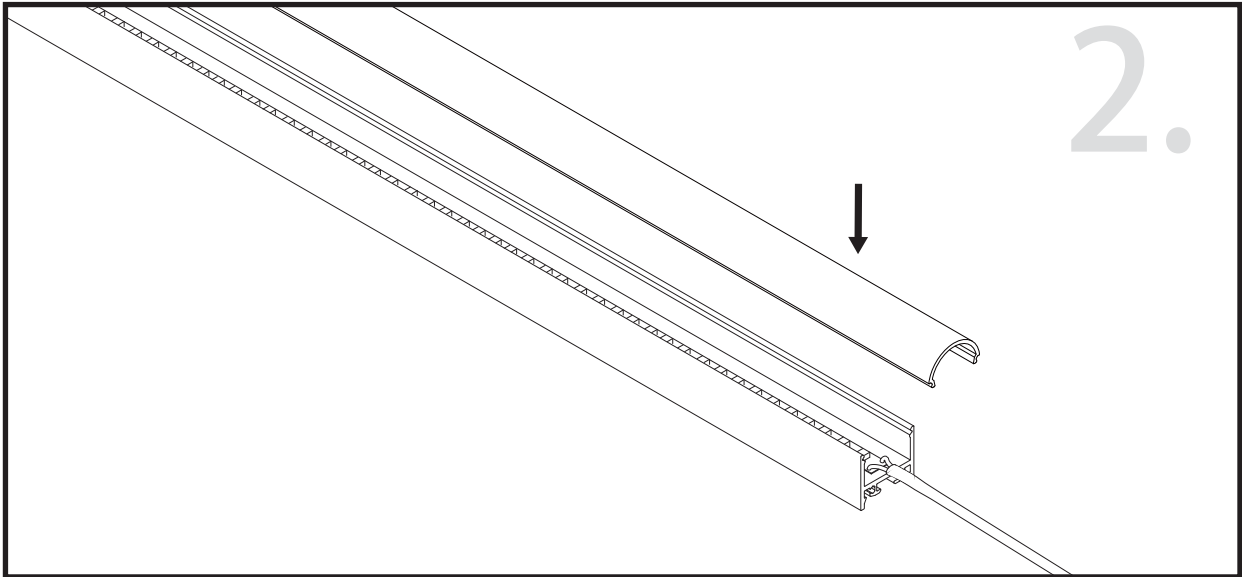

Surface

INSTALLING INSTRUCTIONS