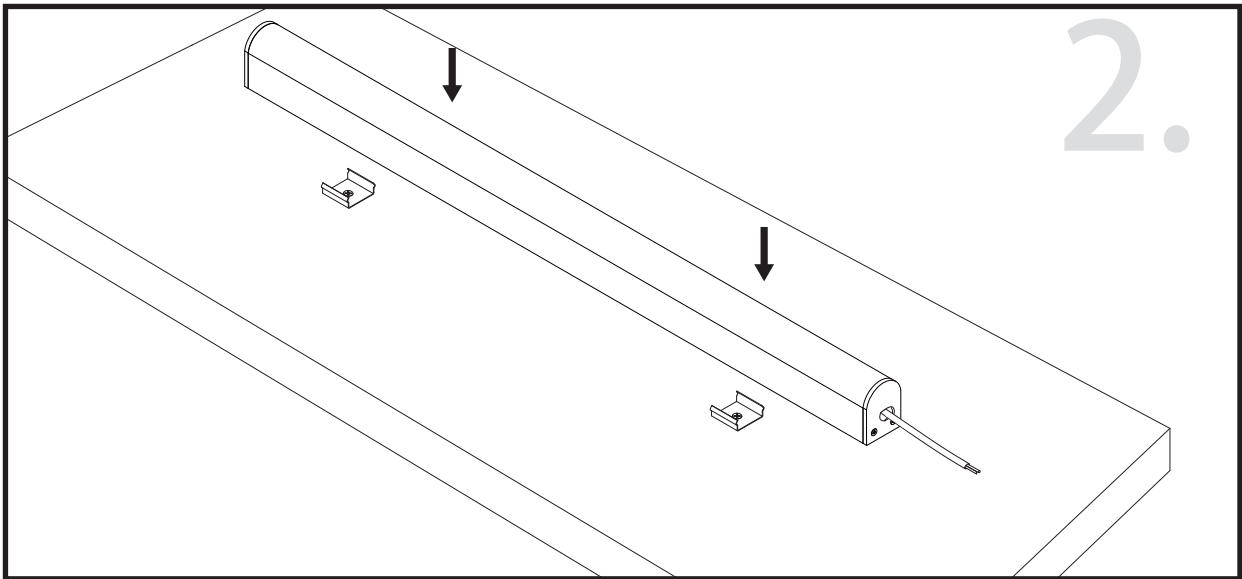

METAL CLIP INSTALLING INSTRUCTIONS